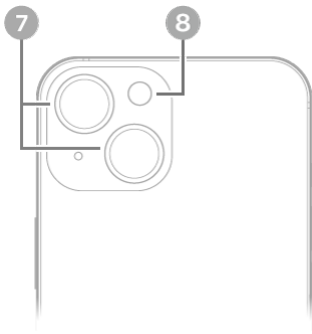

The Body Layout Model of iPhone 14

- ① Front camera
- ② Side button
- ③ Lightning connector
- ④ SIM tray (available on models purchased outside the U.S.)
- ⑤ Volume buttons
- ⑥ Ring/Silent switch

- ⑦ Rear cameras
- ⑧ Flash

Thats All For

Body Layout Model of iPhone 😊

Now you can use regularly to get used to it

If you feel this guide helps you, please spread the world!

You can share it with your family, friend or partner.