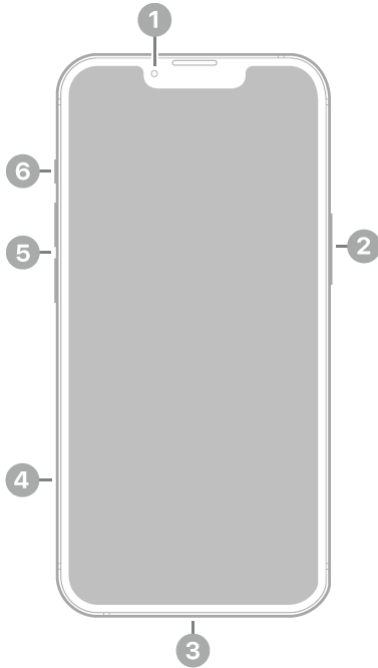

The Body Layout Model of iPhone 14

- ① Front camera
- ② Side button
- ③ Lightning connector
- ④ SIM tray (available on models purchased outside the U.S.)
- ⑤ Volume buttons
- ⑥ Ring/Silent switch

- ⑦ Rear cameras
- ⑧ Flash

Thats All For

Body Layout Model of iPhone 😊

Now you can use regularly to get used to it

If you feel this guide helps you, please spread the world!

You can share it with your family, friend or partner.